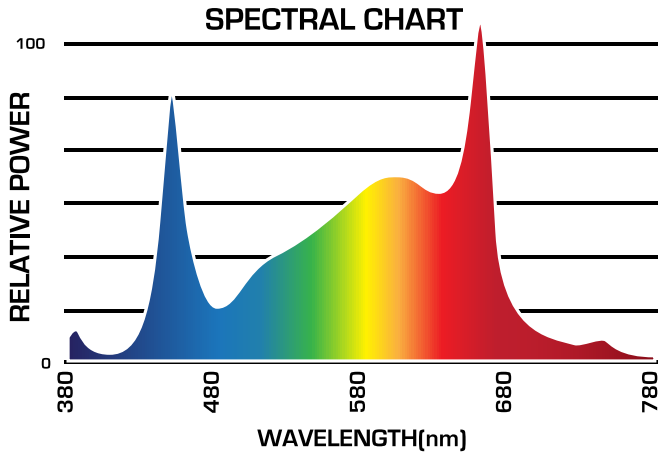

## ADVANCED FULL SPECTRUM AgroMax LED GROW LIGHT

The AgroMax Advanced Full Spectrum (AFS) 1830 delivers powerful, uniform light coverage with its 6-bar design and of 1830  $\mu\text{mol}$  PPF for full-cycle growing. Constructed with full-spectrum chips from Samsung and Mean Well drivers, this unit is top quality and build to last. The AFS-1830 features both on-board dimming and optional remote control for intensity management. Spectral boost is provided with added red, blue, UV, and IR LED chips to nourish your garden. The AFS-1830 operates on 120-277v power supplies and uses 720 watts for an extraordinary 2.54  $\mu\text{mol}/\text{watt}$ !

### SPECS LIST:

- Max Wattage: 720w
- Input Power: 120-277v 50/60hz
- PPF (400-700nm): 1830  $\mu\text{mol}$
- Driver Model: Mean Well XLG-240
- Chip Model: Samsung LM561C - 5630
- Spectrum: AgroMax Advanced Full Spectrum
- Amperage: 6.0@120v, 3.0@240v, 2.7@277v
- Dimensions: 35.5" x 35.5" x 2.5"
- Weight: 37lbs
- Warranty: 3 Year
- Suitable for Damp Locations