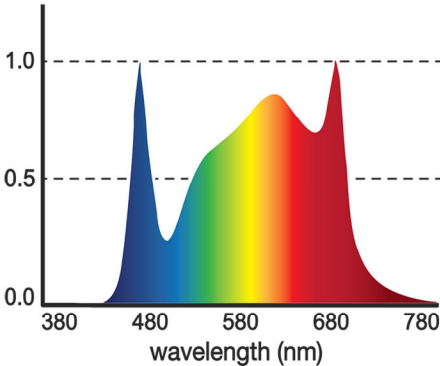

GROWBRIGHT

OptiMol 630

PROFESSIONAL GRADE FULL-SPECTRUM LED GROW LIGHT

**INCREDIBLY POWERFUL 1575+ μMOL
OUTPUT WITH 2.5 $\mu\text{MOL}/\text{W}$ EFFICIENCY**

**POWERED BY PREMIUM SAMSUNG
3000K AND 5000K SMD LED CHIPS**

**ADDED 660NM RED LED CHIPS
FOR FLOWERING GROWTH BOOST**

**CONFORMAL COATING
COMPONENT PROTECTION - IP65 RATING**

**WIDE, LOW-PROFILE DESIGN ACCOMMODATES
BOTH VERTICAL AND HORIZONTAL
LIGHTING CONFIGURATIONS**

ETL LISTED TO ENSURE QUALITY AND SAFETY

Measures: 47.5" x 43" x 3"

Power Specs (max): 630w, 5.25A@120v –
2.63A@240v

Spectrum: 3000K + 5000K + 660nm

Total Output: 1575+ micromoles (μmol
/PPF)

Chip Type: Samsung SMD