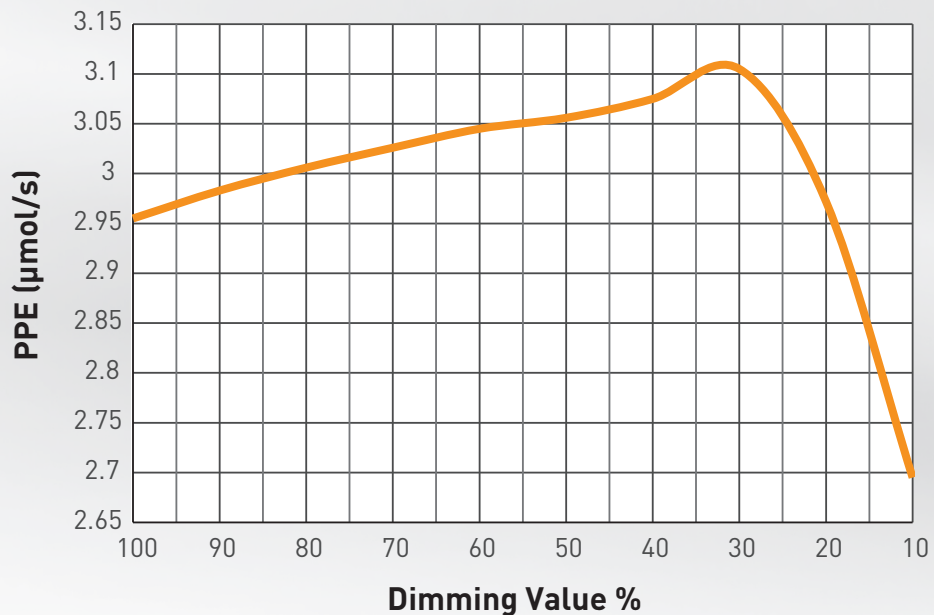

Photometric Characteristics

Dimming Value %	Dimming Value% PPF ($\mu\text{mol/s}$)	PPE ($\mu\text{mol/s}$)
100	1952	2.955
90	1748	2.983
80	1557	3.006
70	1355	3.026
60	1161	3.045
50	966.5	3.056
40	759.3	3.075
30	547.1	3.105
20	344.5	2.972
10	142.6	2.695

Dimming Curve vs. Efficiency