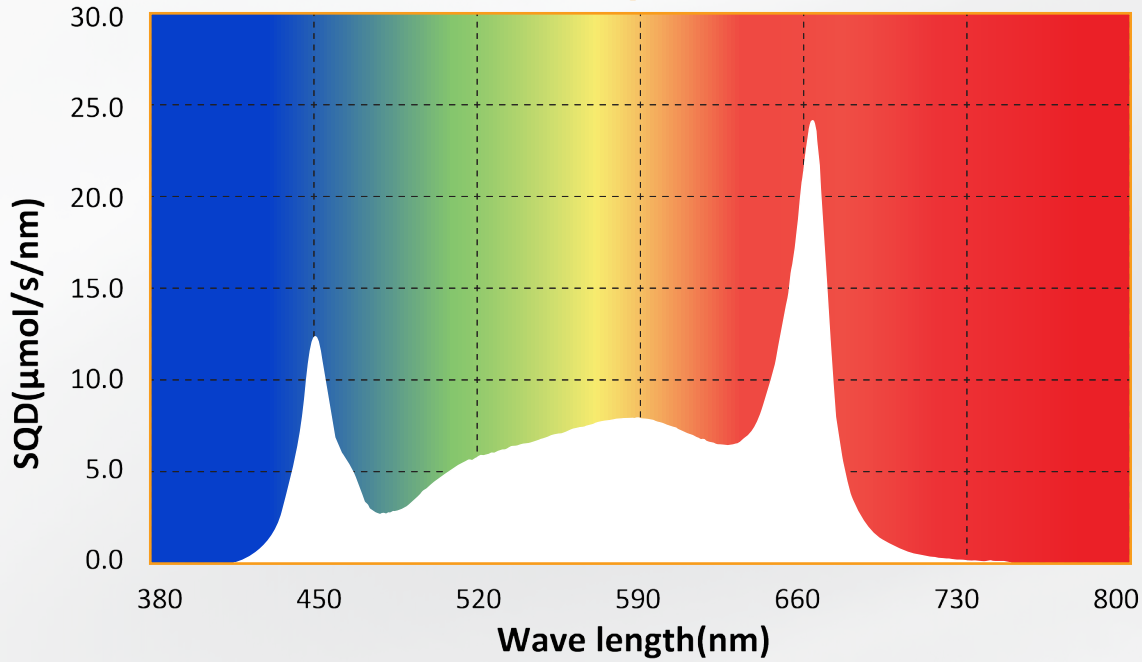

Color Spectrum

Uniformity (PPFD Map)

The luminaire was tested with the long axis of the luminaire oriented along the y-axis of the plot. Tested at 277 V.

@ 12inch Measuring Height

275.7	272.3	445.8	589.5	673.6	606.0	473.8	301.4	323.2
279.5	419.8	722.5	1128.5	1324.3	1150.3	758.7	453.3	312.8
279.5	698.8	751.6	1048.9	1168.4	1067.8	788.7	752.9	476.6
551.7	887.6	1021.8	1177.7	1280.7	1199.7	1071.6	1138.5	611.4
625.8	1041.7	1236.5	1702.8	1304.7	1725.8	1277.0	1319.3	684.0
563.7	905.7	1042.7	1198.1	1300.1	1223.3	1105.8	1176.7	626.6
563.7	720.8	775.6	1072.5	1198.5	1104.1	815.3	784.0	495.3
290.2	436.3	748.0	1162.2	1389.3	1196.7	792.8	472.3	327.7
294.0	290.5	468.4	619.0	706.3	639.5	500.7	322.2	343.7

4 Feet X-axis

@ 24inch Measuring Height

187.9	259.7	340.9	413.7	438.2	418.6	347.0	268.6	197.2
256.1	292.3	403.5	509.0	558.2	510.9	410.9	302.3	268.7
256.1	398.6	478.4	630.0	700.4	632.3	487.4	412.1	348.3
400.8	497.6	622.9	718.2	805.5	724.8	634.4	513.8	418.6
426.6	546.2	691.8	805.2	864.4	809.0	701.1	558.2	440.6
407.3	504.8	629.1	724.8	813.9	730.6	645.5	523.6	426.4
407.3	406.5	486.7	638.6	711.0	645.0	497.0	422.4	359.4
263.1	299.4	411.6	516.8	568.7	524.8	422.2	310.4	277.7
193.9	267.4	348.6	423.0	449.4	429.3	358.8	277.9	203.8

4 Feet X-axis

@ 36inch Measuring Height

152.3	192.2	228.9	256.9	268.9	257.4	230.7	195.5	156.8
190.7	243.0	296.2	339.7	355.7	340.2	298.8	247.5	195.9
190.7	294.0	366.3	424.9	445.4	425.5	371.0	299.7	231.9
251.0	335.0	421.6	491.2	520.0	494.4	427.1	341.7	258.0
263.4	351.4	445.1	519.7	548.8	520.7	448.2	356.1	268.6
253.8	337.7	424.5	494.4	522.1	497.3	431.0	345.4	261.5
253.8	297.9	371.3	428.6	453.2	430.5	376.2	304.8	236.9
194.3	247.2	300.8	344.1	361.1	346.5	304.8	252.4	200.6
156.1	195.9	232.4	260.5	273.1	262.9	236.8	200.5	160.9

4 Feet X-axis

@ 48inch Measuring Height

132.0	154.0	173.8	187.5	193.2	187.7	174.4	155.7	134.4
153.2	182.2	206.2	224.3	229.8	224.1	207.3	184.4	156.0
153.2	205.0	235.3	257.4	263.9	257.5	237.4	207.8	175.0
184.7	221.9	255.8	279.5	288.8	280.9	258.4	225.3	188.4
190.8	229.3	263.8	289.1	298.1	289.2	265.0	231.3	193.4
186.1	223.4	257.0	281.0	289.9	282.3	259.8	227.1	189.9
186.1	206.9	237.4	258.9	266.6	259.6	239.3	210.5	178.1
155.3	185.0	208.6	226.7	234.1	227.5	210.6	187.2	158.7
134.3	156.4	176.2	190.1	196.1	191.1	177.9	158.7	137.1

4 Feet X-axis